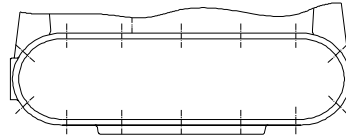

Sahara TurboDryer Pictorial Breakdown

FRONT VIEW

SIDE VIEW

PARTIAL LEFT SIDE VIEW

(-BAL, -BAL 230V, -HP BAL, -BAL HP SB, -BAL 230V SB, -HP BAL LA & -HP BAL BLK ASSEMBLIES ONLY)

PARTIAL FRONT VIEW

PARTIAL FRONT VIEW

(-PRO, -PRO 230V, -PRO 230V UK, -SM, -SP, -PRO HP, -PRO STOP, -PRO 230V CV & -HP BAL LA ASSEMBLIES ONLY)

PARTIAL TOP VIEW

(-BAL, -BAL 230V, -HP BAL, -BAL HP SB, -BAL 230V SB, -HP BAL LA & -HP BAL BLK ASSEMBLIES ONLY)