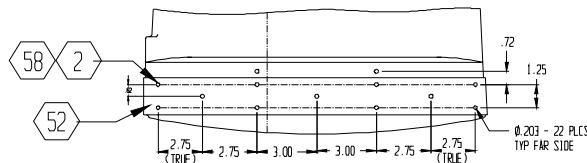

Sahara TurboDryer Pictorial Breakdown

FRONT VIEW

SIDE VIEW

PARTIAL LEFT SIDE VIEW

(-BAL, -BAL 230V, -HP BAL, -BAL HP SB, -BAL 230V SB, -HP BAL LA & -HP BAL BLK ASSEMBLIES ONLY)

PARTIAL FRONT VIEW

PARTIAL FRONT VIEW

(-PRO, -PRO 230V, -PRO 230V UK, -SM, -SP, -PRO HP, -PRO STOP, -PRO 230V CV & -HP BAL LA ASSEMBLIES ONLY)

PARTIAL TOP VIEW

(-BAL, -BAL 230V, -HP BAL, -BAL HP SB, -BAL 230V SB, -HP BAL LA & -HP BAL BLK ASSEMBLIES ONLY)