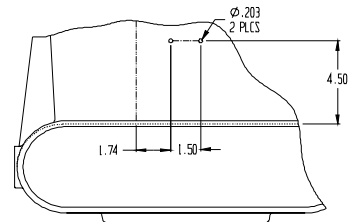

Sahara TurboDryer Pictorial Breakdown

FRONT VIEW

SIDE VIEW

PARTIAL LEFT SIDE VIEW

(-BAL, -BAL 230V, -HP BAL, -BAL HP SB, -BAL 230V SB, -HP BAL LA & -HP BAL BLK ASSEMBLIES ONLY)

PARTIAL FRONT VIEW

PARTIAL FRONT VIEW

(-PRO, -PRO 230V, -PRO 230V UK, -SM, -SP, -PRO HP, -PRO STOP, -PRO 230V CV & -HP BAL LA ASSEMBLIES ONLY)

PARTIAL TOP VIEW

(-BAL, -BAL 230V, -HP BAL, -BAL HP SB, -BAL 230V SB, -HP BAL LA & -HP BAL BLK ASSEMBLIES ONLY)